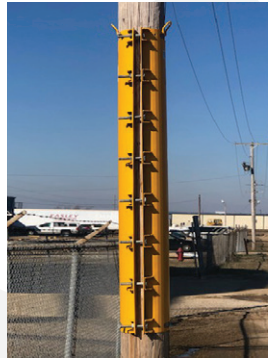

PRECISE MACHINE WORKS

Quik-Splint

With the Kwik Splint installed, less equipment is required for pole change out. Plus it quickly pays for itself compared to lost revenue of outage.

BEFORE

AFTER

Installation withstood **80 mph + winds** that took out other poles in the area.